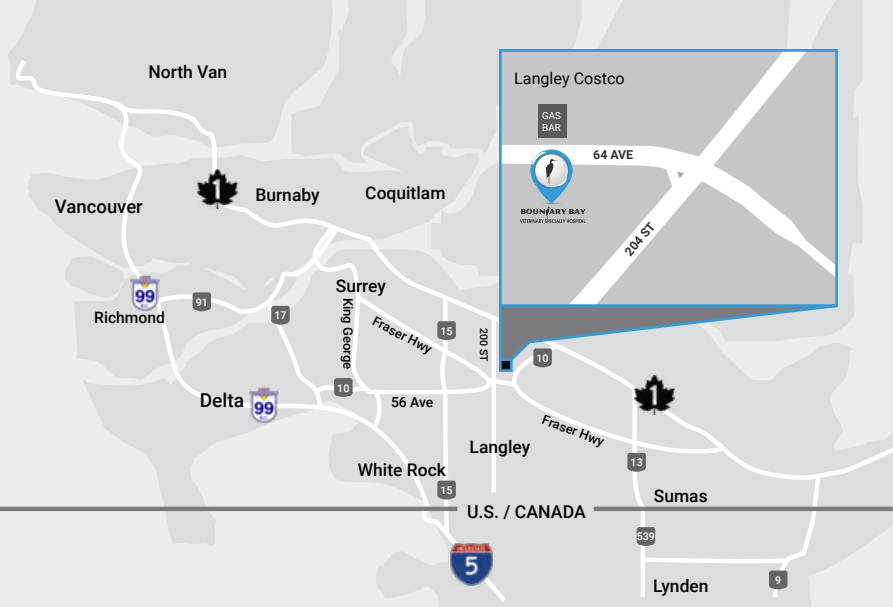

VETERINARY SPECIALTY, EMERGENCY & CRITICAL CARE

Moments Matter... Seconds Count.

BOUNDARY BAY VETERINARY SPECIALTY HOSPITAL

HOW TO FIND THE HOSPITAL

- Search for **20434 64 Avenue, Langley** on your phone's map app.
OR
- Scan the **QR code** on the back.
OR
- See **the map** on the back.

24-HOUR SPECIALTY, EMERGENCY & CRITICAL CARE IN LANGLEY, BC
(604) 514-8383 | #202 - 20434 64 Avenue, Langley | Learn more at www.bbvsh.com

SCAN FOR DIRECTIONS

Experiencing an emergency? If it is safe to do so, please call us at 604-514-8383 to let us know you're en route.

24-HOUR SPECIALTY, EMERGENCY & CRITICAL CARE IN LANGLEY, BC
(604) 514-8383 | #202 - 20434 64 Avenue, Langley | Learn more at www.bbvsh.com